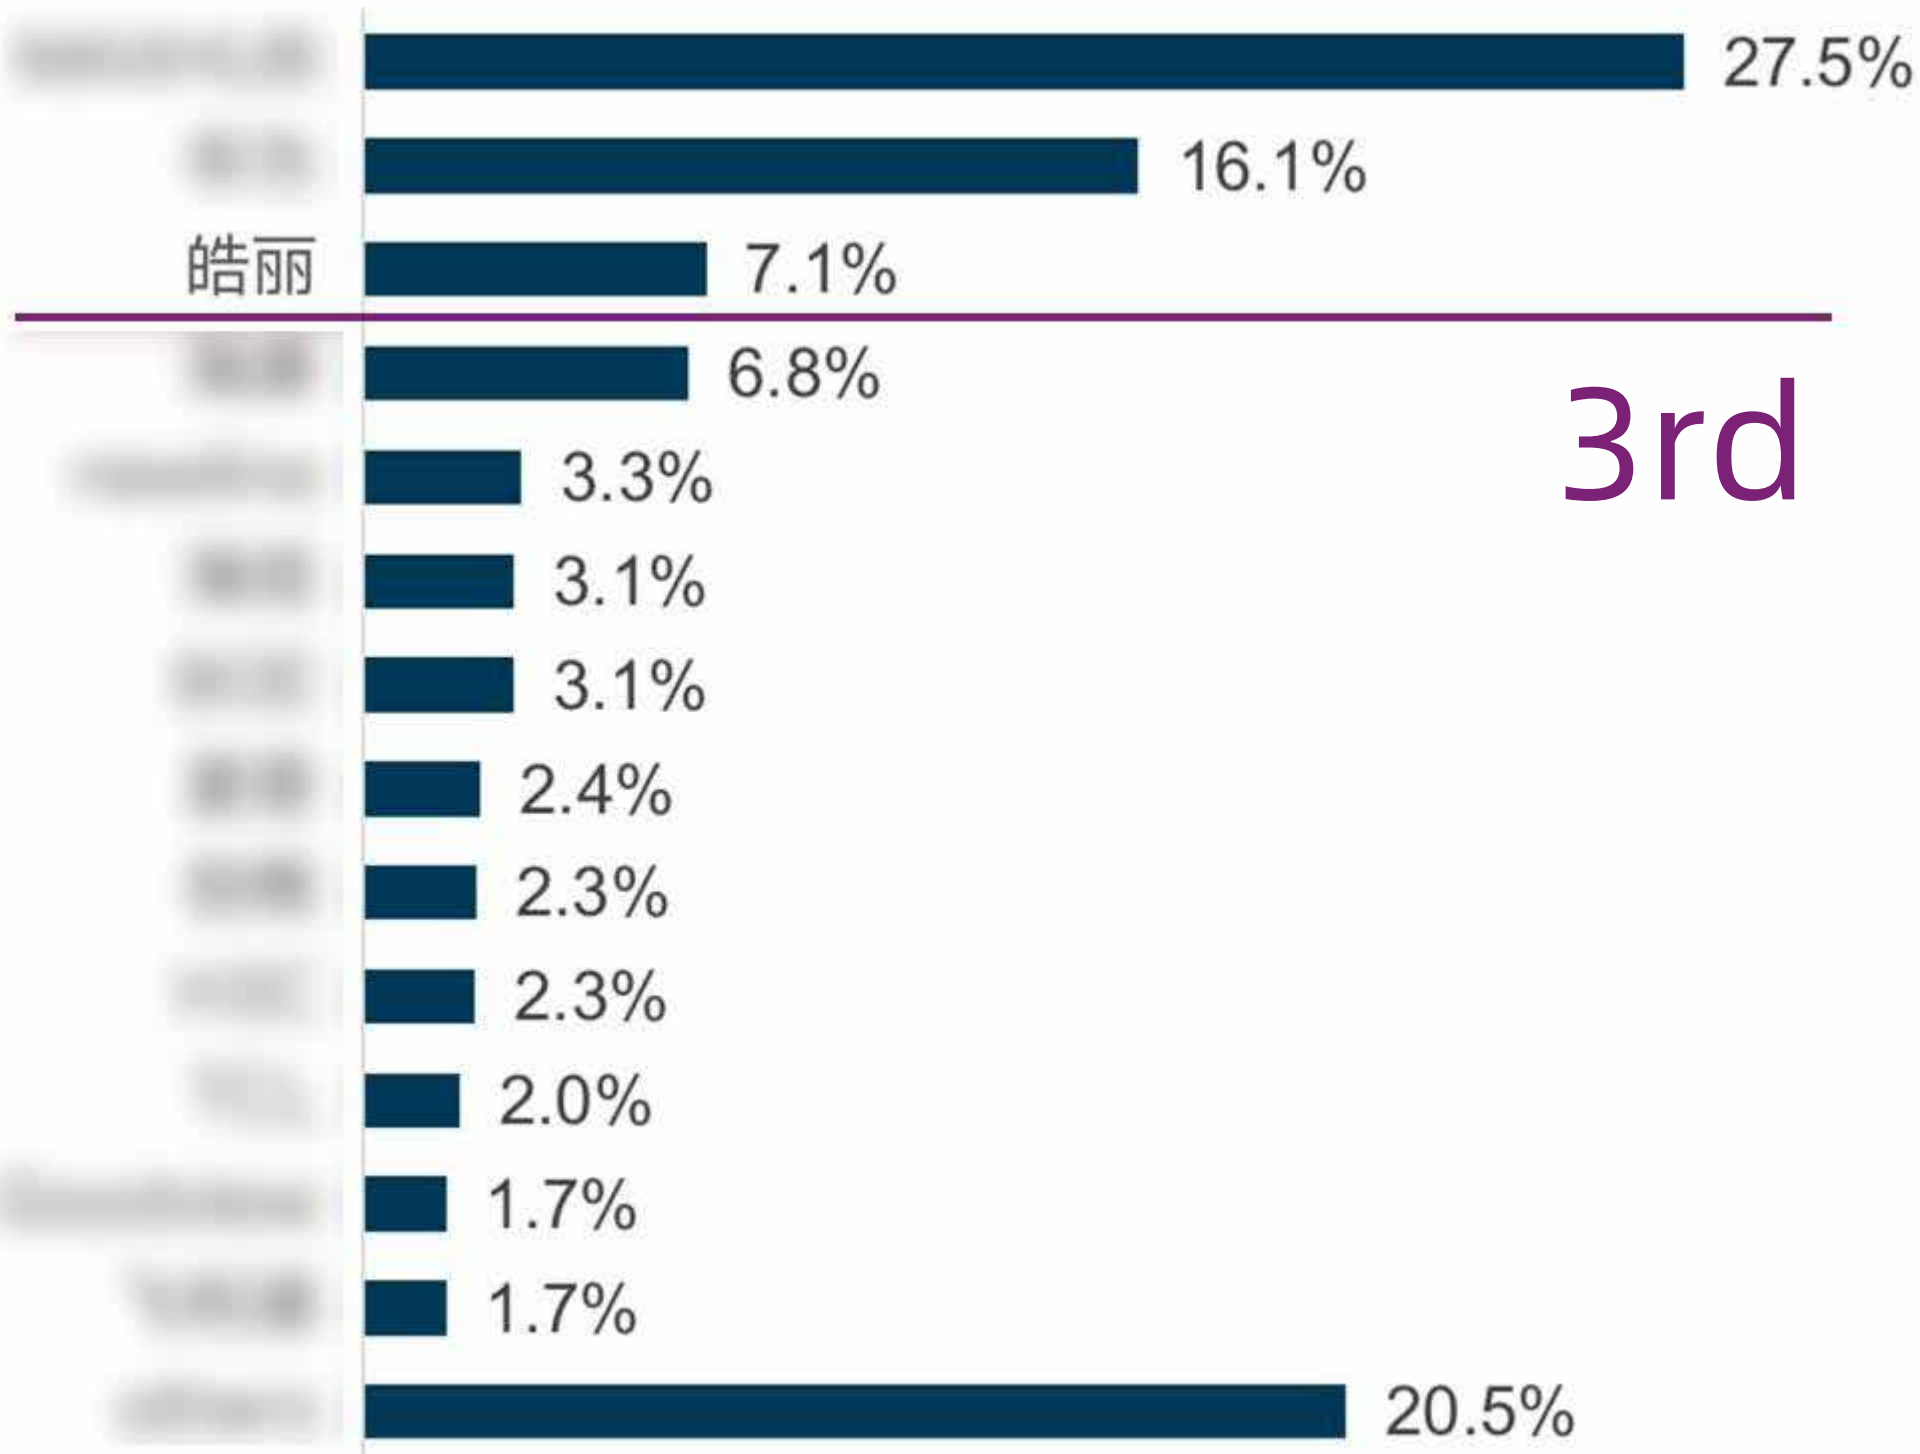

China IFPD market share in 2021