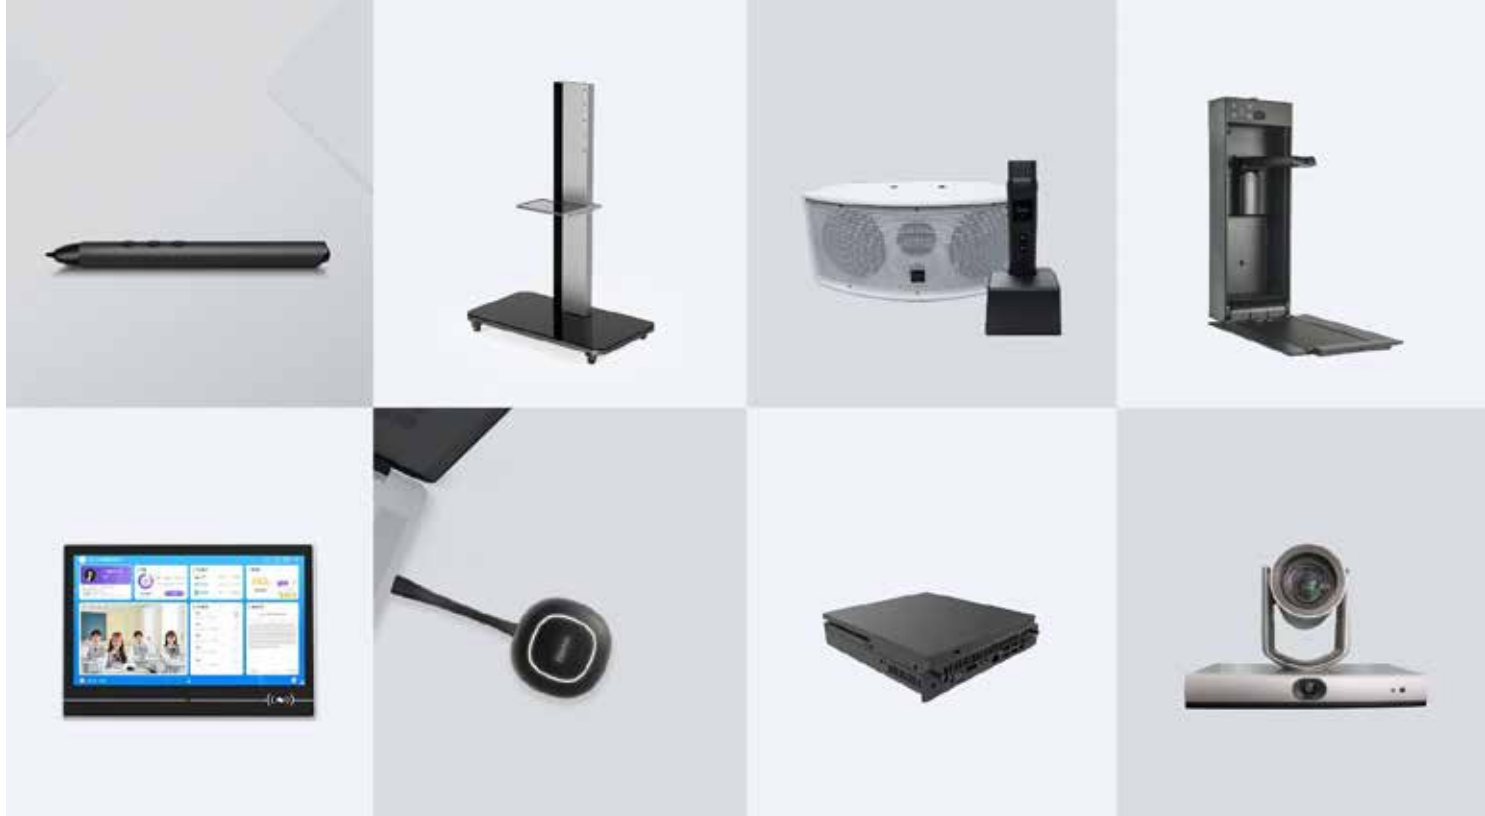

# Products - Features for Conference

13M camera

Hi-Fi Mic

Conference App compatibility

Office Suite compatibility

Suffice Accessories

NFC(More convenient)