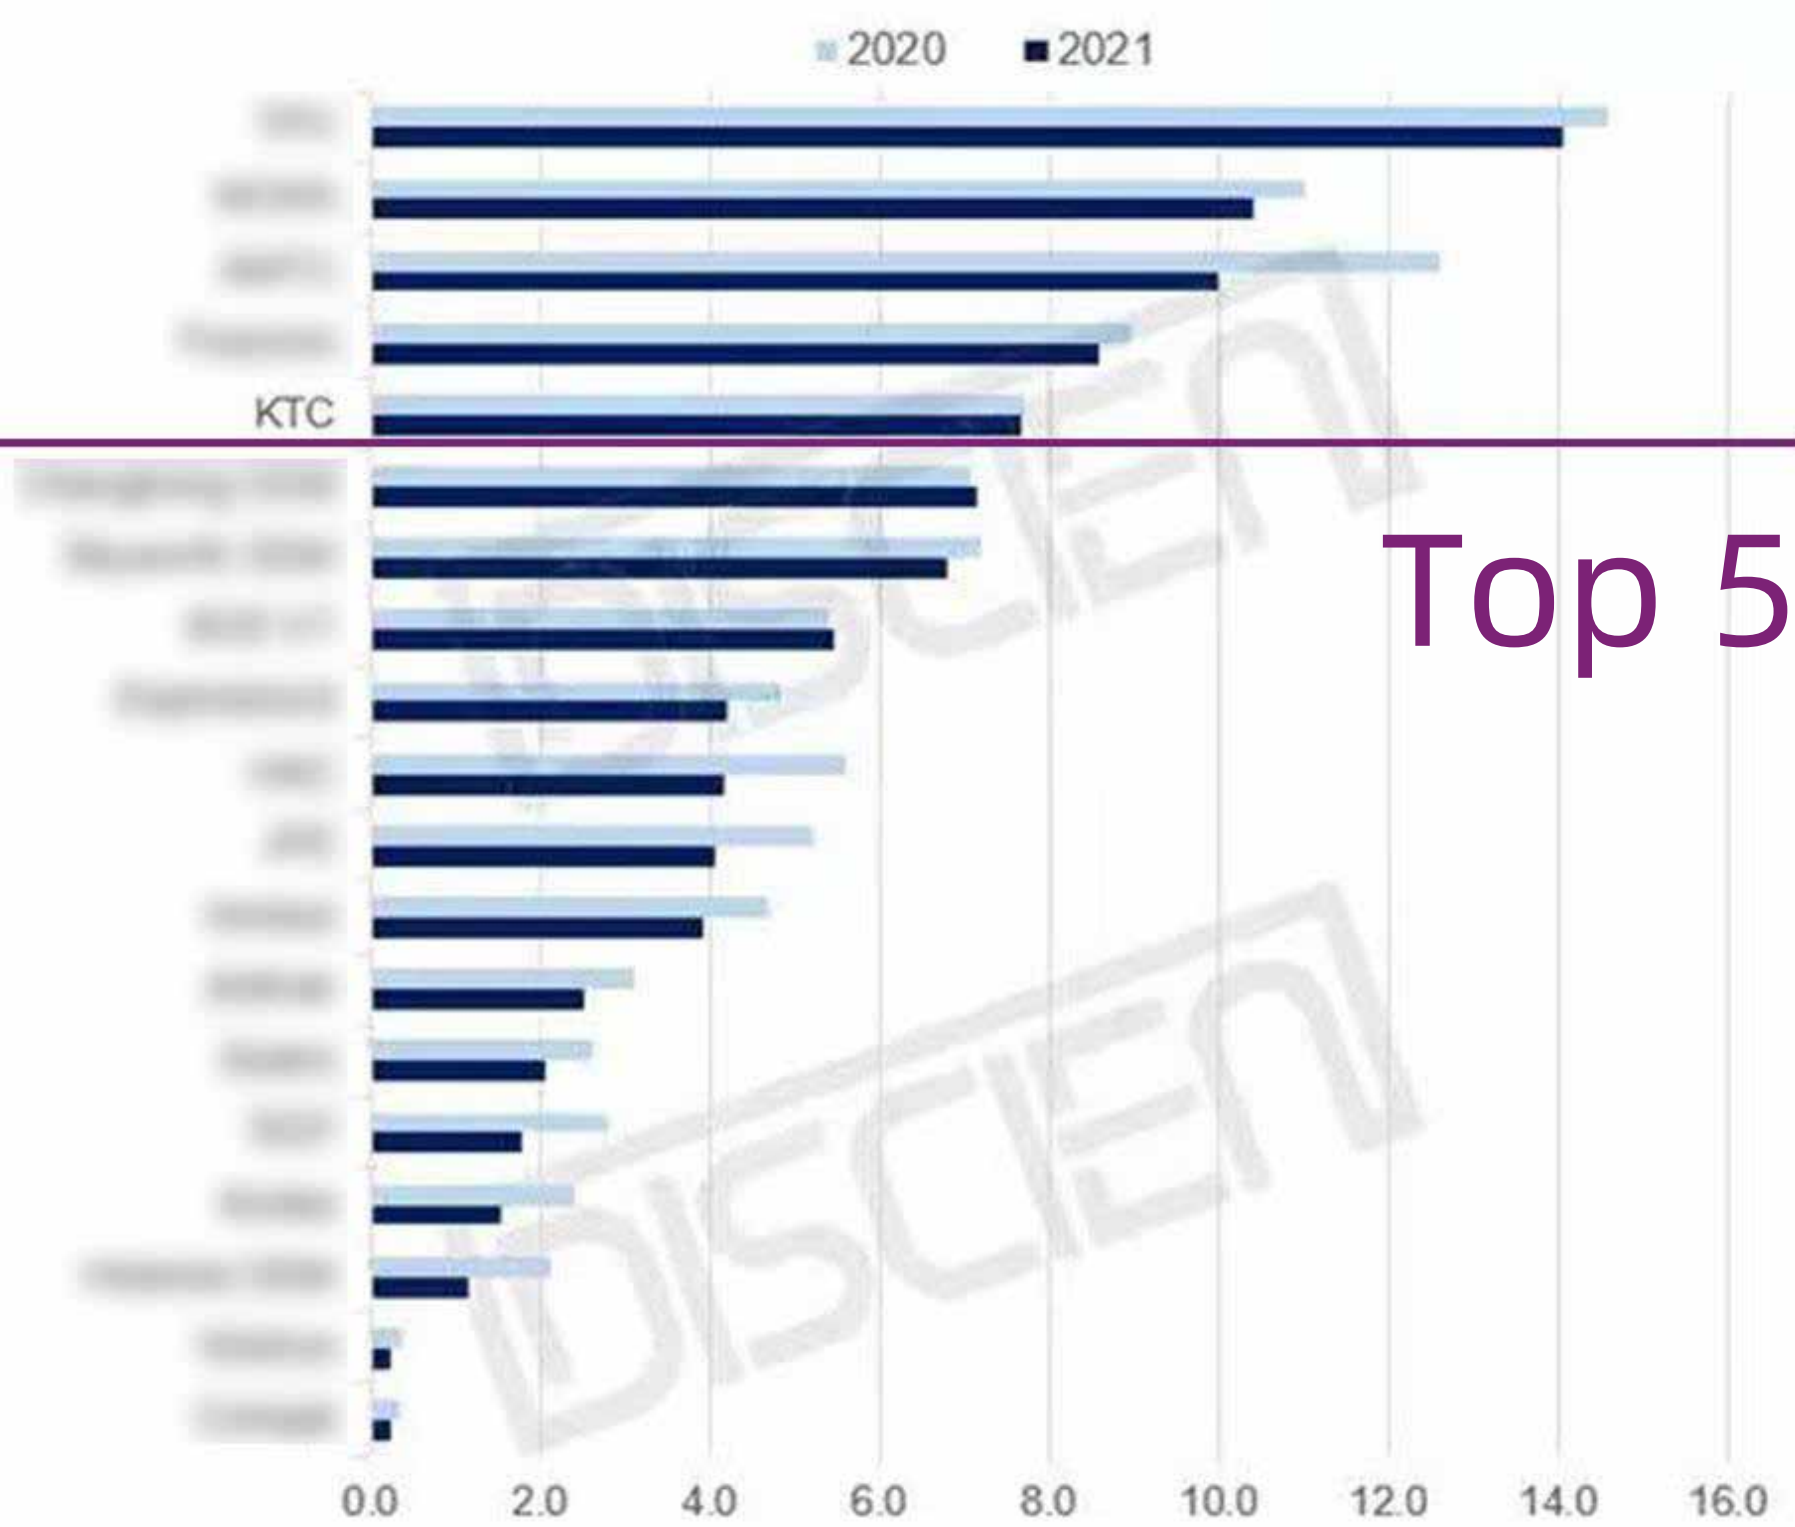

## Brand Profile

The only leading brand which owns a factory in China, started in 2016.

IFPD, with **3rd** place in China Market Share, Market Share.

**31** regions run by distributions globally.

## Parent Company

Public Company, stock code (SZSE)001308.

**Top 5** in global TV/PID ODM, with shipment over 9 million pcs.

SCM(Supply chain / Capa. / Cutting-edge technology)

China IFPD market share in 2021

3rd

Shipment of global ODM factory in 2021

Top 5

Total IFPD shipment in 2021 worldwide

The 2021 shipment YoY growth is 39% over 2020

Total sales volume in 2021 worldwide

The 2021 sales volume YoY growth is 51% over 2020