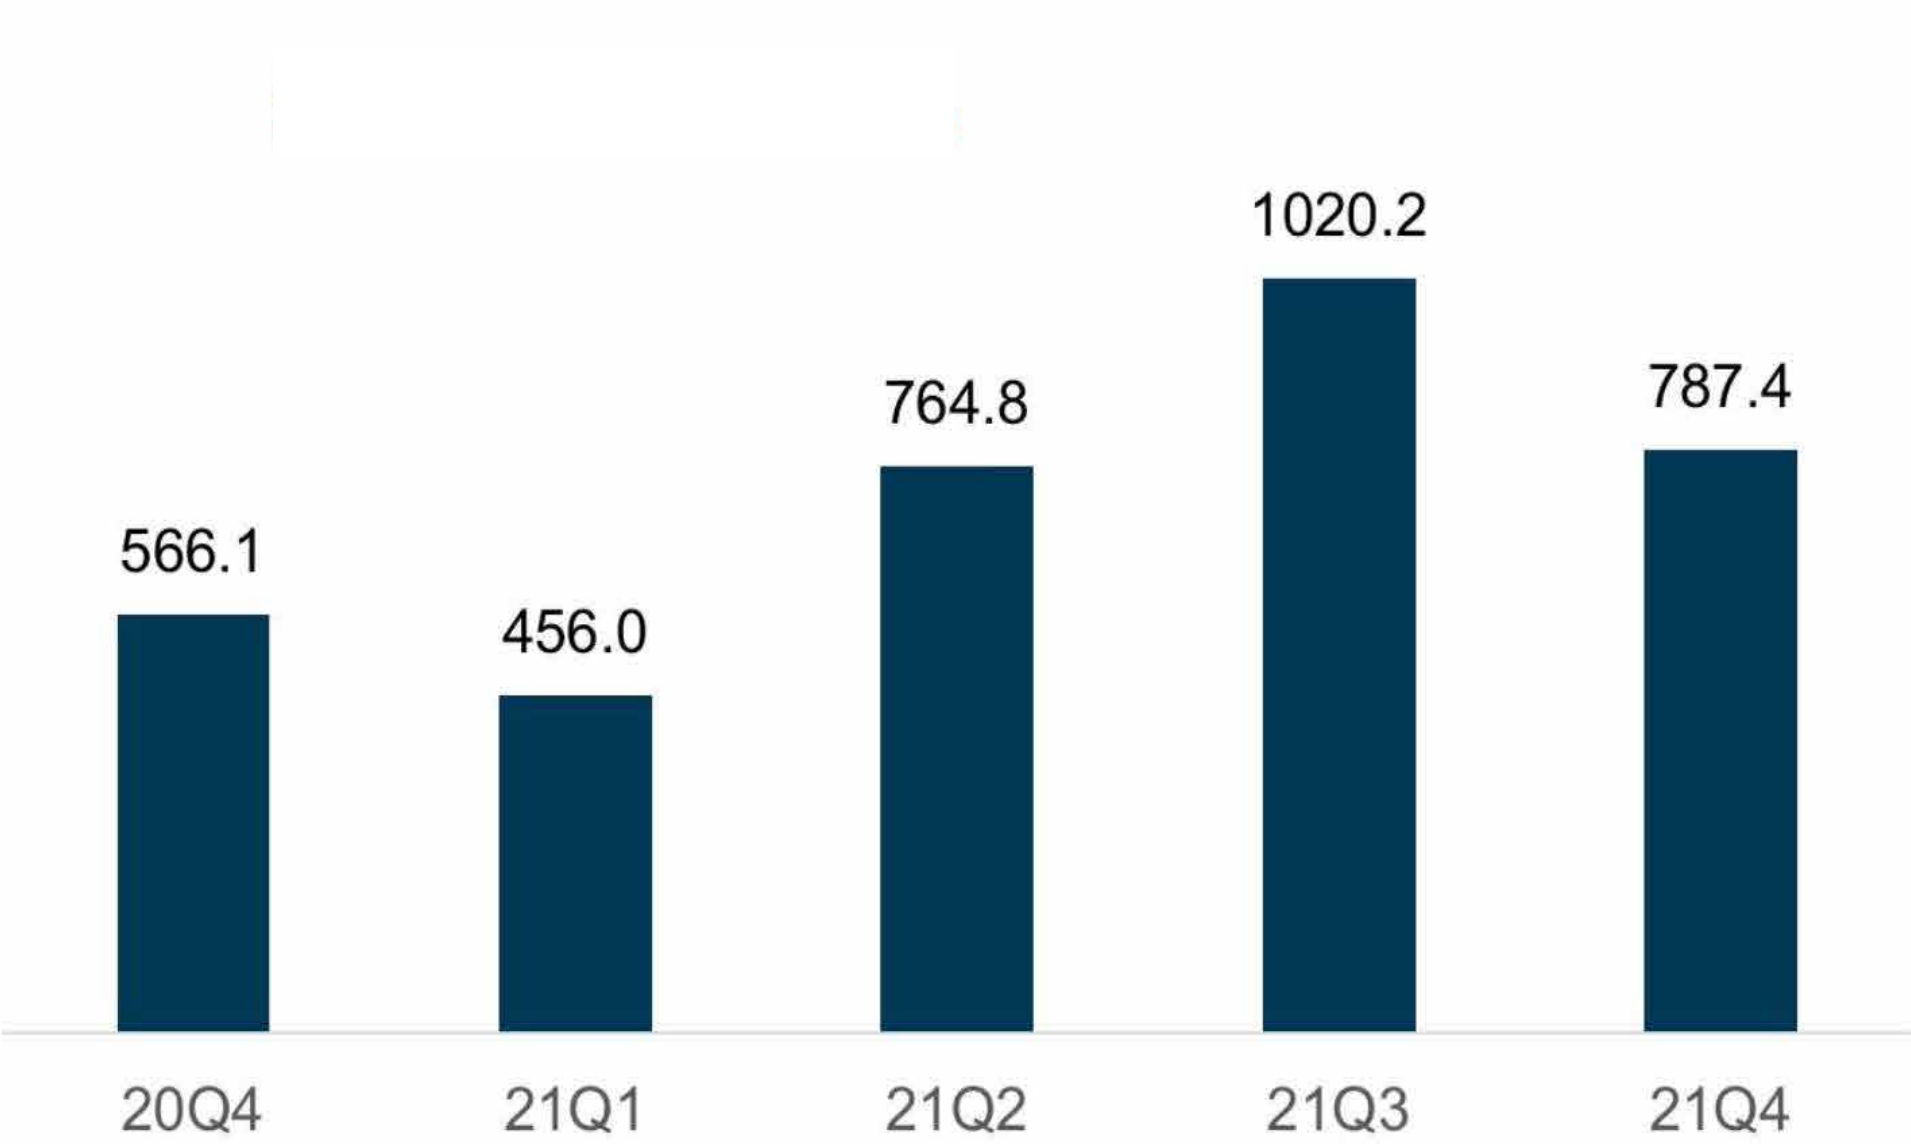

## Brand Profile

The only leading brand which owns a factory in China, started in 2016.

IFPD, with **3rd** place in China Market Share, Market Share.

**31** regions run by distributions globally.

## Parent Company

Public Company, stock code (SZSE)001308.

**Top 5** in global TV/PID ODM, with shipment over 9 million pcs.

SCM(Supply chain / Capa. / Cutting-edge technology)

China IFPD market share in 2021

3rd

Shipment of global ODM factory in 2021

Top 5

Total IFPD shipment in 2021 worldwide

The 2021 shipment YoY growth is 39% over 2020

Total sales volume in 2021 worldwide

The 2021 sales volume YoY growth is 51% over 2020